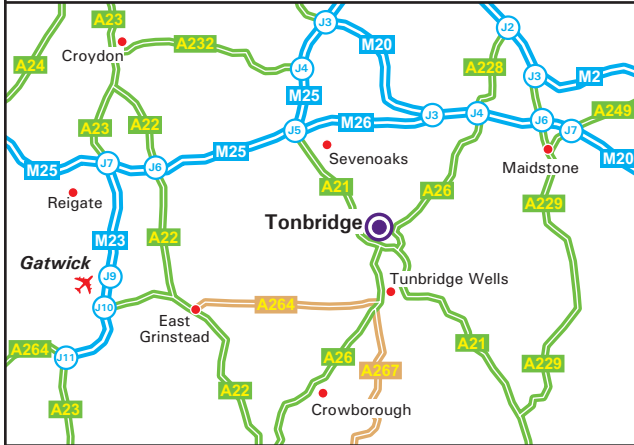

Hilden Grange School

62 Dry Hill Park Road
Tonbridge
Kent TN10 3BX

Tel: 01732 352 706 - Fax: 01732 773 360
www.hildengrange.com

From the M25

Leave the M25 at junction 5 (signed Sevenoaks, Hastings & A21).
Join the A21 towards Sevenoaks.
Remain on the A21 for 4.7 miles until the junction with the A225/B245.
At the roundabout at the top of the slip road, take the second exit onto the B245 (signed Hildenborough).
Join the B245 and continue for 3.7 miles through Hildenborough.
Turn left onto Dry Hill Park Road
The School is located on the left hand side (see inset).

From the M20

Leave the M20 at junction 4 (signed Tonbridge & A228)
Join the A228, and subsequently the A26 towards Tonbridge.
Turn right onto Yardley Park Road
At the roundabout junction with the A227, take the second exit onto Dry Hill Park Road
The School is located on the right hand side (see inset).

Parking

Please park in Dry Hill Park Road, or the road opposite the school, Dry Hill Road, avoiding the 15 minute drop-off parking places. We are sorry there is no parking within the school grounds.

By Train

Tonbridge receives services from London Charing Cross, Sevenoaks, Tunbridge Wells, Hastings, Ashford International, Gatwick Airport, Crawley and Horsham.